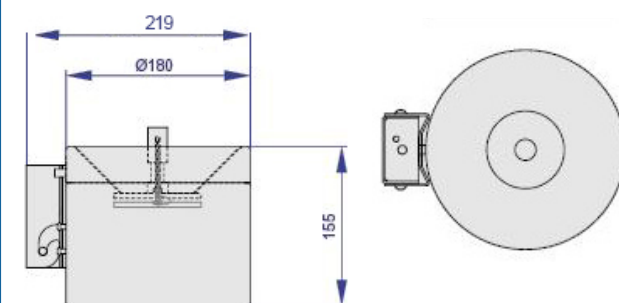

ASHTRAY

Euromate offers self-extinguishing ashtrays. The ashtrays can be put on the table or mounted to the wall. Cigarette and cigar ends disappear and no traces of tobacco smoke or stale odours remain. The ashtrays are constructed from thick-walled hand-polished stainless steel. They come with a small ash bin of 3 liter.

SPECIFICATIONS

The ashtrays are referred to as:	
<ul style="list-style-type: none"> ashtray: small ash bin wall mounting or table type. 	
Physical dimensions and properties	
Material	
<ul style="list-style-type: none"> construction 	<ul style="list-style-type: none"> stainless steel
Colour	hand-polished stainless steel
Scope of supply	
Ashtray table type	<ul style="list-style-type: none"> self-extinguishing rim with ashtray to fit ash bin small ash bin
Ashtray wall mounting	<ul style="list-style-type: none"> self-extinguishing rim with wall mounting and ashtray to fit ash bin small ash bin key to lock or unlock
Order information	
Ashtray table type	0060101070
Ashtray wall mounting	0060101150
Shipping data	
<ul style="list-style-type: none"> Gross weight: ashtray table type ashtray wall mounting 	<ul style="list-style-type: none"> 1,5 kg 2 kg
Harmonized Tariff Code	9403100040
Country of origin	Nederland

Ashtray wall mounting

Dimensions	Volume	Net weight
H 155 mm, ø 180 mm	3 liter	1,7 kg
Capacity	800 Cigarette butts	

DIMENSION AND NET WEIGHT ASHTRAYS

Ashtray table type		
Dimensions	Volume	Net weight
H 155 mm, ø 180 mm	3 liter	1,3 kg
Capacity	800 Cigarette butts	